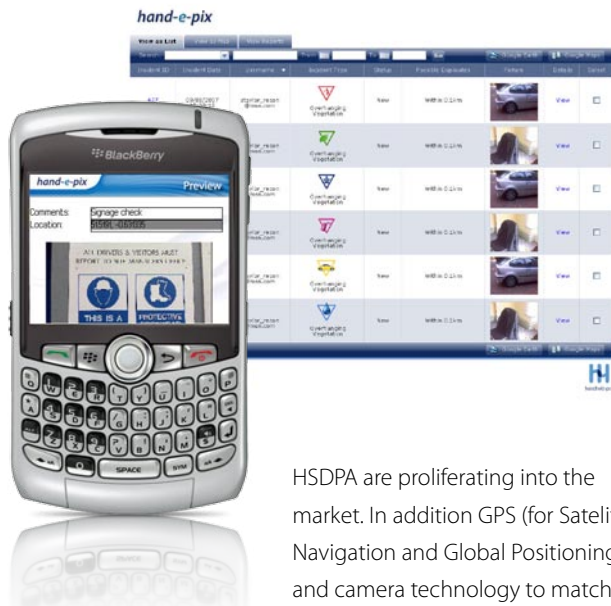

hand-e-pix

from Handheld PCs

Product overview

hand-e-pix from Handheld PCs Ltd uses proven technology on a range of devices to collect a powerful combination of photographic evidence; free text and additional data; time stamp and location.

Today's Smartphones and PDA's are capable of capturing more information than ever before. Devices with a combination of powerful processors and sophisticated radio receivers for exchanging high volumes of data easily such as EDGE, 3G &

hand-e-pix from Handheld PCs takes advantage of all the technology in today's smartphones to enable your mobile workers to capture images, (time and date stamped) along with additional data and a GPS location. This information is then updated in real time to a secure website via the cellular network which is then presented in a database form or in a GIS system of your choice such as Google Maps!

If a picture speaks a thousand words, **hand-e-pix** lets you create factual volumes with the click of a button! Using a BlackBerry or Windows Mobile device, you can transfer high quality imagery and added data and have no doubt as to the accuracy of the information being gathered. This is then digitally transferred and stored in an archive, available to reproduce within written or electronic communication with clients, partners or across agencies. **hand-e-pix** is designed to be used by anyone, with or without photographic experience, looking to work in a mobile environment. Street wardens, environmental officers, health and safety regulators, quality control departments – anyone who may benefit from keeping an irrefutable record of what they have seen and, more importantly, when and where they have witnessed it. Ideal for any organisation looking to improve business process and gain efficiencies. By calling on web services provided by Google Maps you can get directions to a reported incident and graphically visualise problem areas.