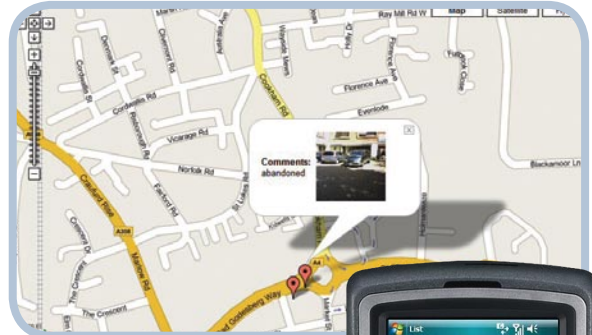

The technology compresses and encrypts the data and uses the fastest wireless connection available at the time (device dependent) to send the data quickly back to your office, saving remote personnel travelling time and improving response times. For those remote locations where cellular coverage is unavailable, captured information can be stored locally until a data connection become available. **hand-e-pix** is robustly crafted around a global data transfer standard, allowing you to maximise the potential of the very latest mobile devices. Whether a local authority looking to improve community care and standards, or a private organisation conforming to the latest legislation, **hand-e-pix** can deliver real efficiencies and increase staff productivity.

hand-e-pix can help realise the potential of your existing BlackBerry user base. If you are already synchronising your email and PIM with a Blackberry server, **hand-e-pix** can be installed over the air to users out in the field

Ask your Handheld PCs account manager or contact us to ask about running a limited trial in your environment.

Supported platforms:

Windows Mobile 5.0
Windows Mobile 6 Professional
BlackBerry v4.2

hand-e-pix is designed to be used by anyone, with or without photographic experience, looking to work in a mobile environment.